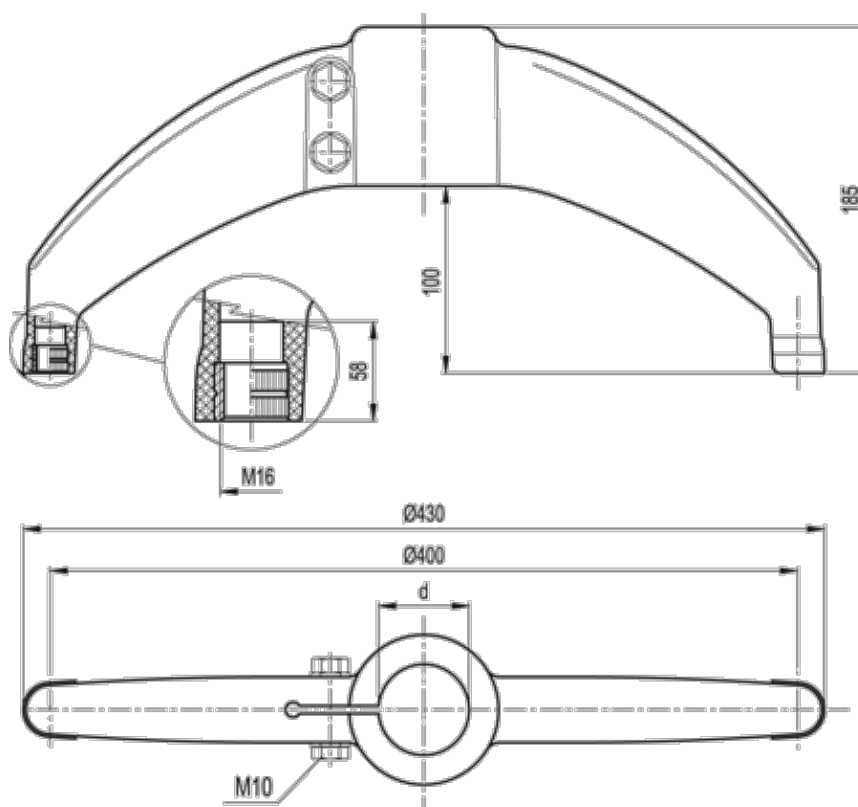

Data Sheet

Article number: 2310419637
Description: E+G Support base
BAS2-42-SST

Measures

d (inch) = 1 1/4 Gas

d mm = 42.4

Weight (g) = 680